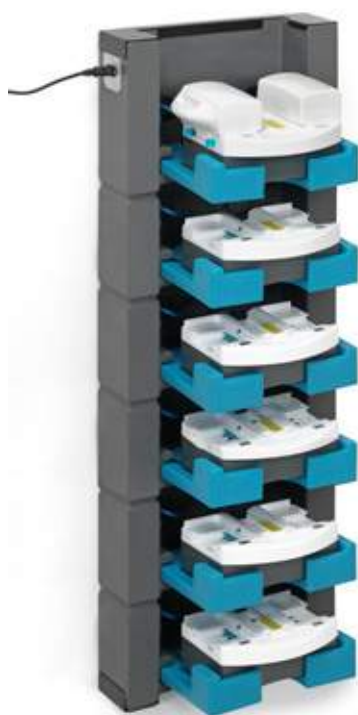

i-stack 6
6 livelli